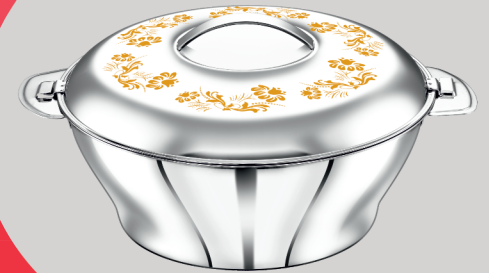

Hotpot – Sarovar

Model no	7212/20	7212/25	7212/35	7212/50	7212/75	7212/100
Capacity	2000ml	2500ml	3500ml	5000ml	7500ml	10000ml

Hotpot – Bloom

Model no	7232/15/D	7232/20/D	7232/30/D	7232/40/D
Capacity	1500ml	2000ml	3000ml	4000ml